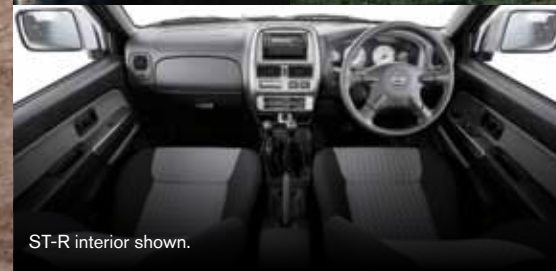

DX 4x4 shown in Polar White.

DX 4x2 shown in Polar White.

ST-R interior shown.